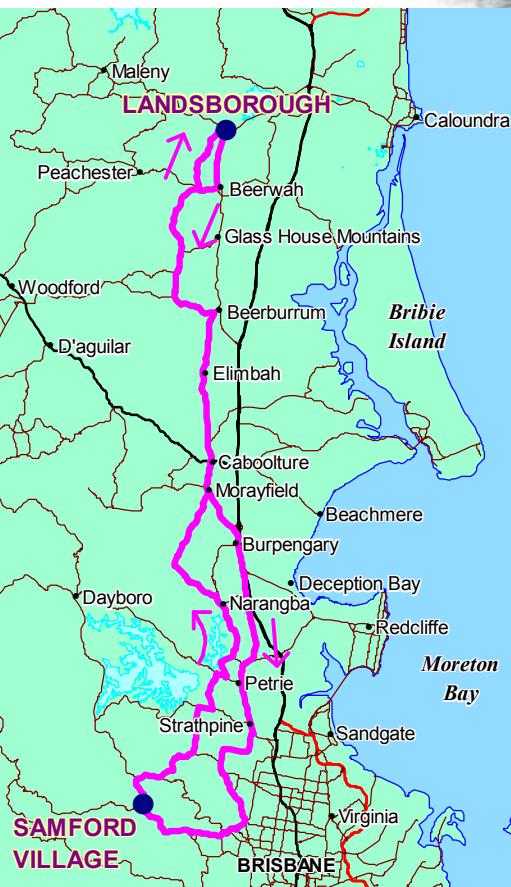

The Inaugural Bryan Martin Memorial Century Ride

Sunday
28th August 2005

NOTE
This is NOT a T-Shirt and Stubbies
ride, that will happen early 2006.

ITINERARY

- 🚲 6.30am - Start at Samford Village
- 🚲 8.30am - Short Break Caboolture
- 🚲 10.30am - Halfway Stop & Food
Break Landsborough
- 🚲 1.00pm - Short Break Caboolture
- 🚲 4.00pm - Finish at Samford Village
and a SAUSAGE SIZZLE